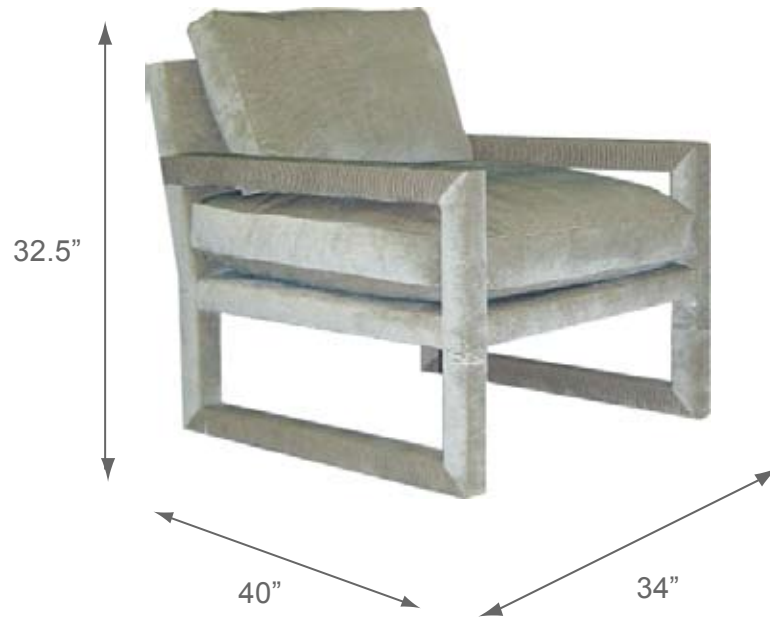

Dennis Chair

Overall: 34" wide x 40" deep x 32.5" high