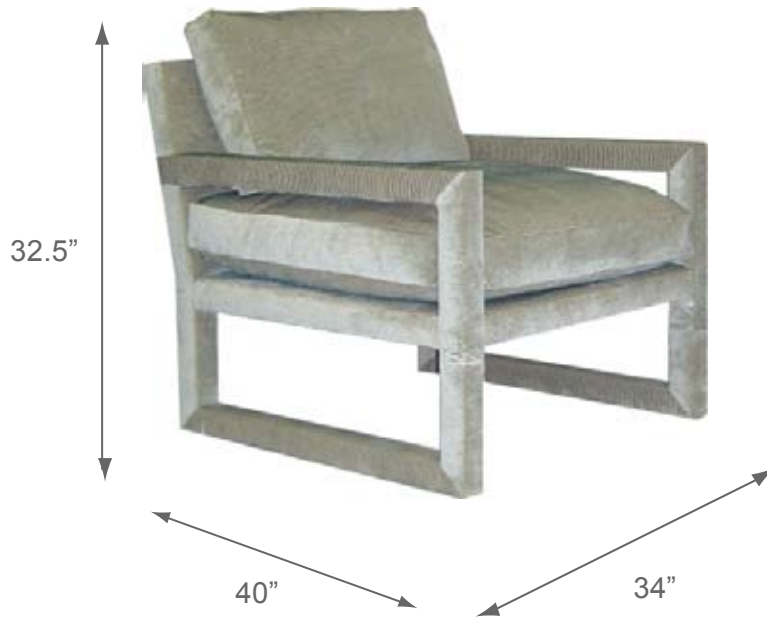

WINDSOR SMITH HOME
COLLECTION

Dennis Chair

Overall: 34" wide x 40" deep x 32.5" high

\$2,300